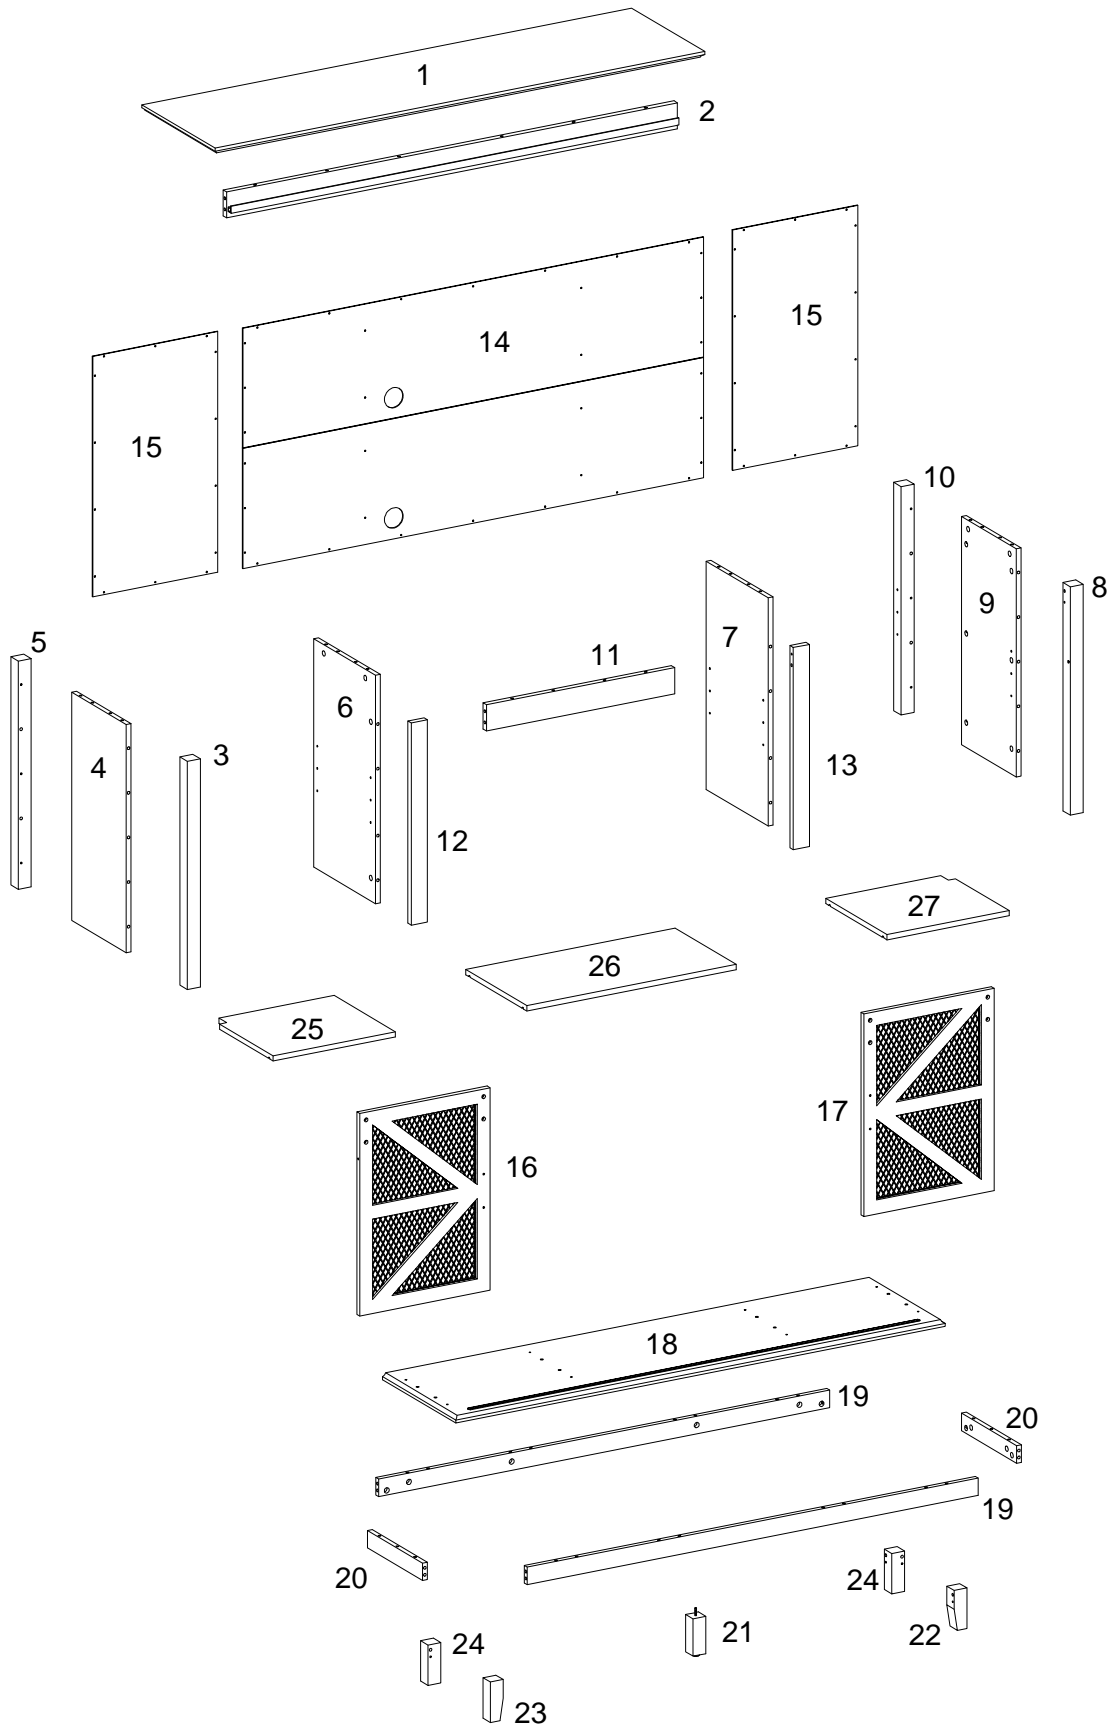

## Hardware List

A		Ø8x30mm	Wooden dowel	54 pcs
B		Ø6x35mm	Cam bolt	54 pcs
C		Ø15x11mm	Cam lock	54 pcs
D		Ø5x16mm	Shelf support pin	12 pcs
E			Handle	2 pcs
F		Ø4x22mm	Handle bolt	4 pcs
G			Sticker	54 pcs
H		Ø4x15mm	Screw	12 pcs
I		Ø3x15mm	Screw	66 pcs
J			Glue	1 pcs
K		Ø4x44mm	Fast screw	8 pcs
L			Plate	4 pcs
M		Ø6x13mm	Bolt	8 pcs
N			Pulley	4 pcs
O		175*29*8mm	Iron	2 pcs
P			Bolt	2 pcs
Q		Ø4x12mm	Screw	2 pcs
R		Ø4x25mm	Screw	2 pcs
S		150x25mm	Wall strap	2 pcs
T		Ø7x30mm	Plug	2 pcs