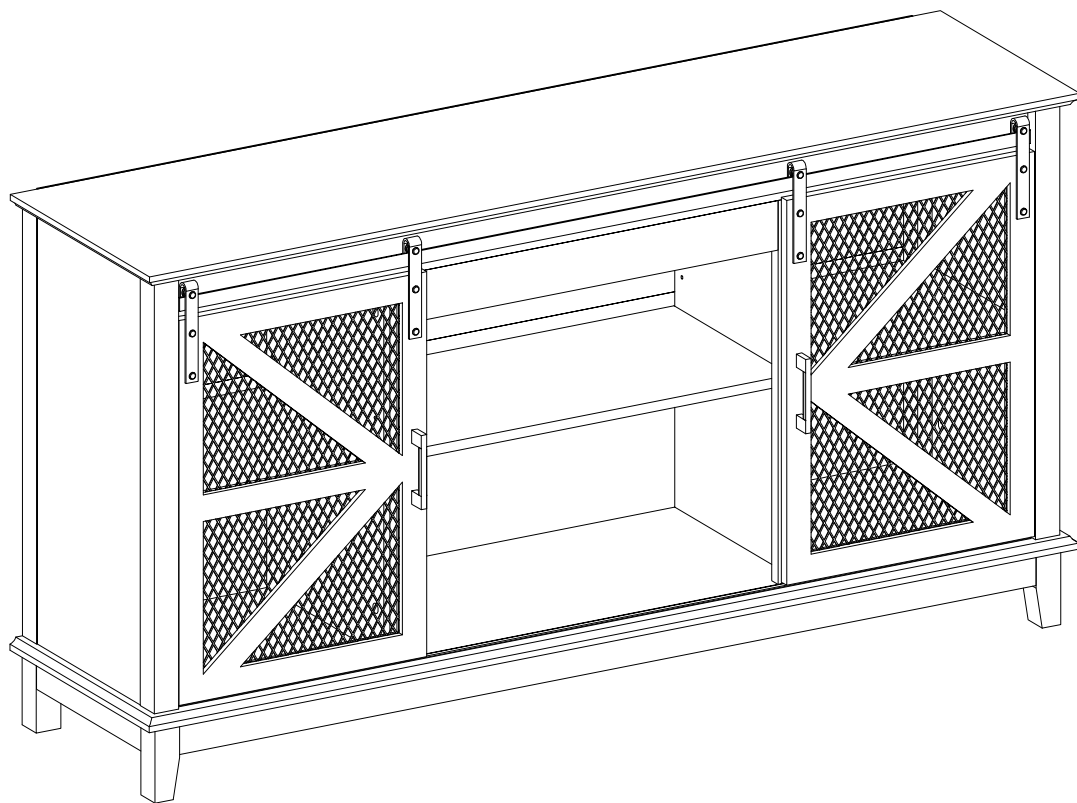

**HOME SOURCE®**

**ASSEMBLY INSTRUCTION**

MODEL: TV9061 BL MOP / TV9061 OAK MOP