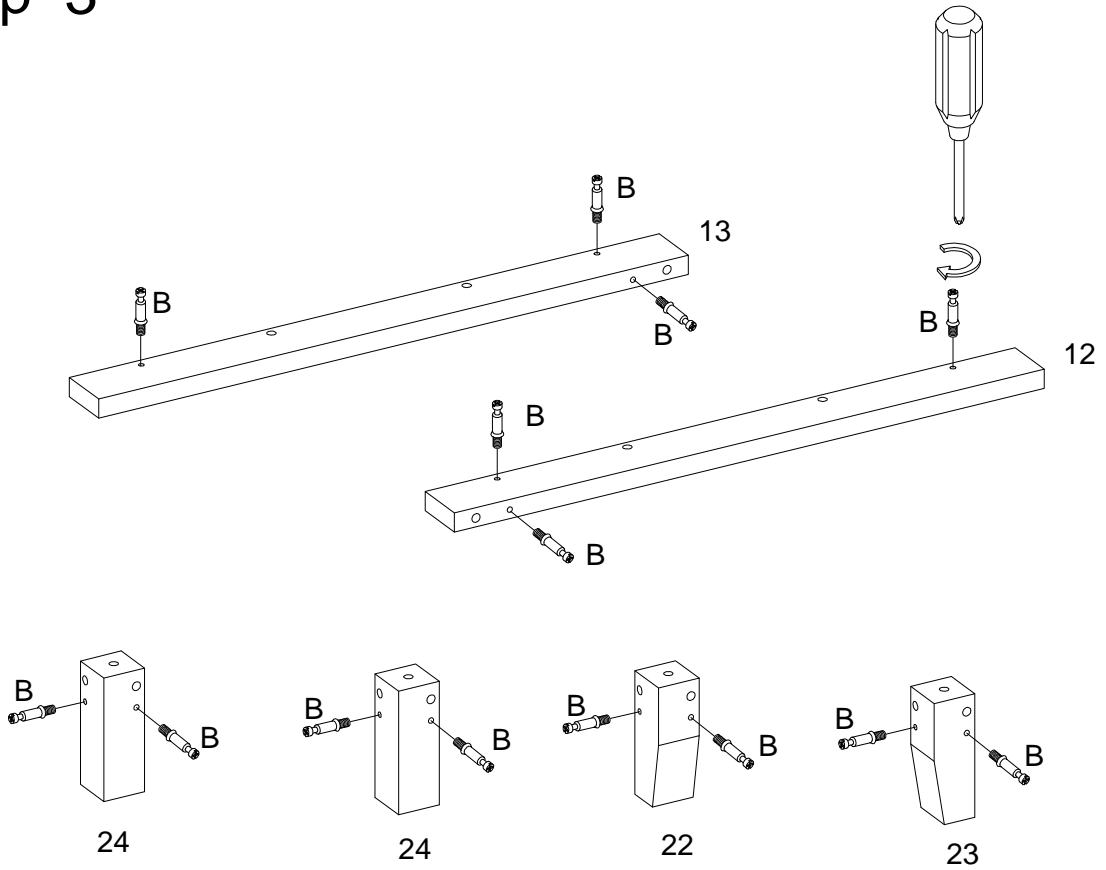

Step 3

Step 4