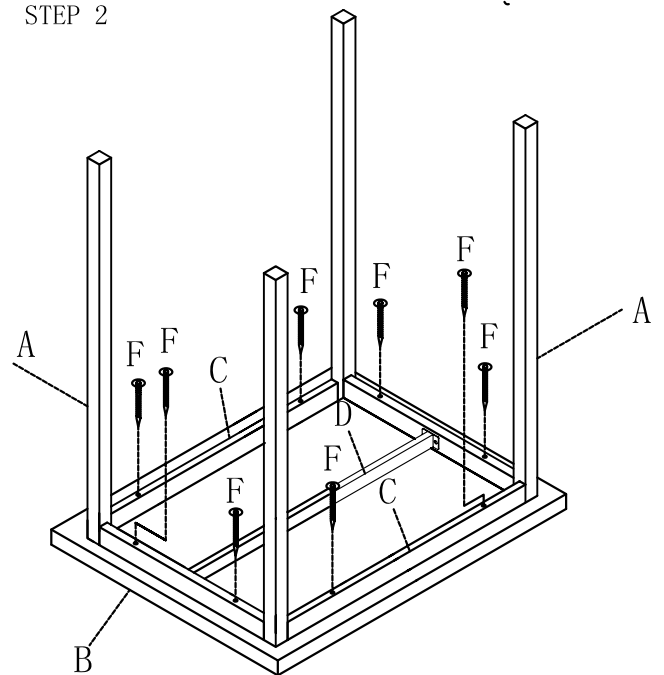

www.homesourceind.com
service@homesourceind.com

ASSEMBLY INSTRUCTION

FAUX COUNTER HEIGHT BISTRO TAB TABLE

ITEM NO:12935

PARTS&HARDWARE LIST

A		Table Leg Frame	2PCS
B		Table Top	1PC
C		Apron	2PCS
D		Table Top	1PC
E		6.35mm*16mm	20PCS
F		5mm*70mm	8PCS
G		L-Allen Key	1PC

IMPORTANT NOTE: PLEASE NOT TIGHTEN ANY BOLTS UNTIL ALL OF THEM ARE PUT IN PLACES THEN TIGHTEN THE BOLTS.

STEP 1

STEP 2

www.homesourceind.com
service@homesourceind.com

ASSEMBLAY

COUNTER HEIGHT STOOL

INSTRUCTION

ITEM NO:12935

PARTS&HARDWARE LIST

A		Left&Right Side Frame	4PCS
B		Chair Back	2PCS
C		Front Top Stretcher	2PCS
D		Front Bottom Stretcher	2PCS
E		Seat Cushion	2PCS
F		1/4*43mm	4PCS
G		1/4*19mm	8PCS
H		4mm*56mm	8PCS
I		1/4*38mm	8PCS
J		L-Allen Key	1PC