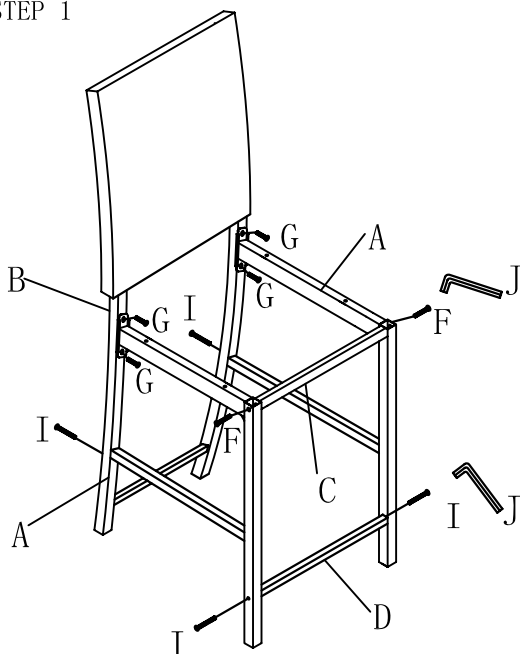

www.homesourceind.com
service@homesourceind.com

ASSEMBLY INSTRUCTION

FAUX COUNTER HEIGHT BISTRO TAB TABLE

ITEM NO:12935

PARTS&HARDWARE LIST

A		Table Leg Frame	2PCS
B		Table Top	1PC
C		Apron	2PCS
D		Table Top	1PC
E		6.35mm*16mm	20PCS
F		5mm*70mm	8PCS
G		L-Allen Key	1PC

ITEM NO:12935

PARTS&HARDWARE LIST

A		Left&Right Side Frame	4PCS
B		Chair Back	2PCS
C		Front Top Stretcher	2PCS
D		Front Bottom Stretcher	2PCS
E		Seat Cushion	2PCS
F		1/4*43mm	4PCS
G		1/4*19mm	8PCS
H		4mm*56mm	8PCS
I		1/4*38mm	8PCS
J		L-Allen Key	1PC

IMPORTANT NOTE:PLEASE NOT TIGHTEN ANY BOLTS UNTIL ALL OF THEM ARE PUT IN PLACES THEN TIGHTEN THE BOLTS.

STEP 1

STEP 2