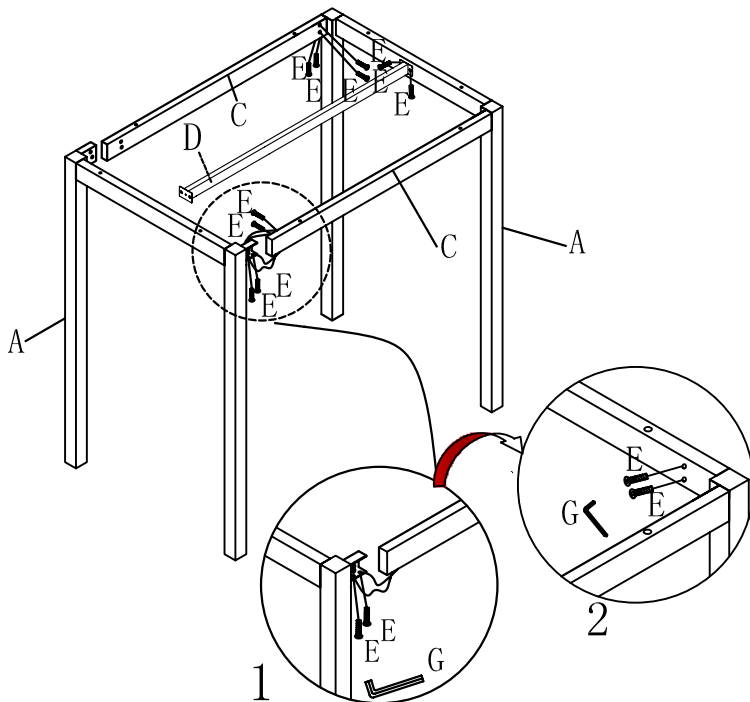

www.homesourceind.com
service@homesourceind.com

ASSEMBLY INSTRUCTION

FAUX COUNTER HEIGHT BISTRO TAB TABLE

ITEM NO:12935

PARTS&HARDWARE LIST

A		Table Leg Frame	2PCS
B		Table Top	1PC
C		Apron	2PCS
D		Table Top	1PC
E		6.35mm*16mm	20PCS
F		5mm*70mm	8PCS
G		L-Allen Key	1PC

IMPORTANT NOTE: PLEASE NOT TIGHTEN ANY BOLTS UNTIL ALL OF THEM ARE PUT IN PLACES THEN TIGHTEN THE BOLTS.

STEP 1

STEP 2

www.homesourceind.com
service@homesourceind.com

ASSEMBLAY

COUNTER HEIGHT STOOL

INSTRUCTION

ITEM NO:12935

PARTS&HARDWARE LIST

A		Left&Right Side Frame	4PCS
B		Chair Back	2PCS
C		Front Top Stretcher	2PCS
D		Front Bottom Stretcher	2PCS
E		Seat Cushion	2PCS
F		1/4*43mm	4PCS
G		1/4*19mm	8PCS
H		4mm*56mm	8PCS
I		1/4*38mm	8PCS
J		L-Allen Key	1PC